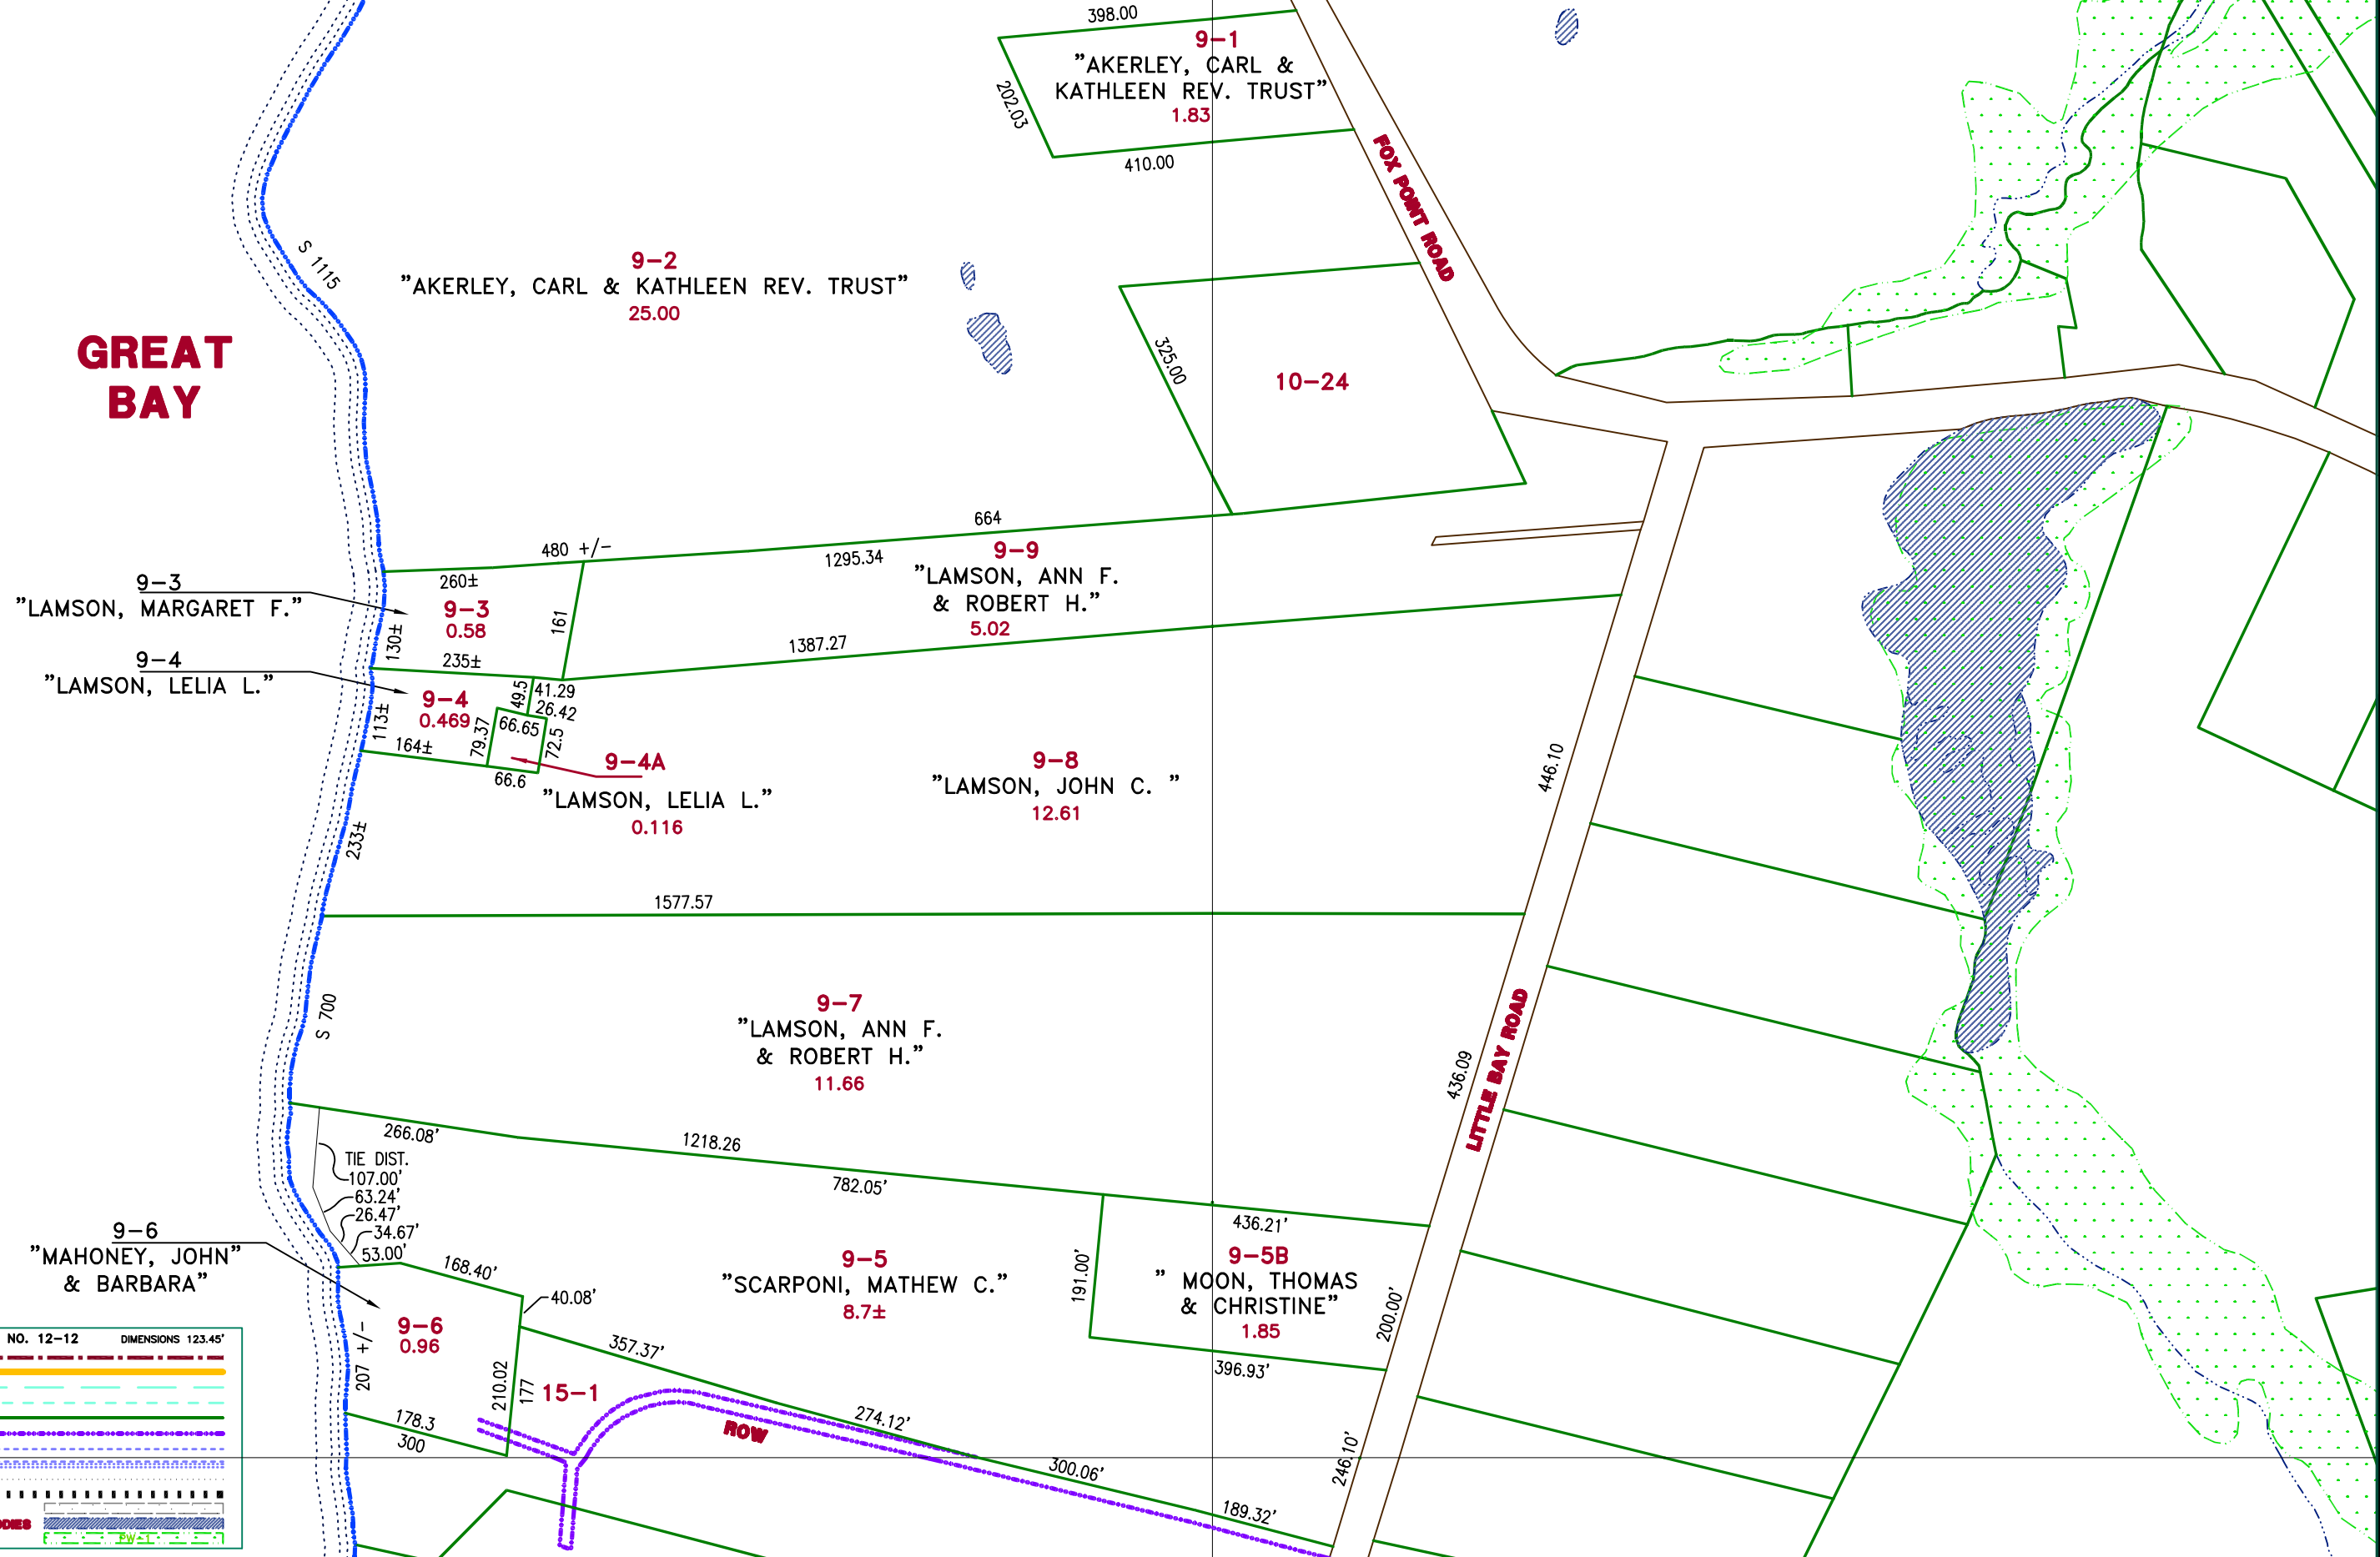

GREAT BAY

LEGEND	LOT NO. 12-12	DIMENSIONS 123.45'
TOWN LINE		
ROW - PUBLIC		
ROW - PRIVATE		
ROW - PAPER		
LOTLINE		
EASEMENT		
BROOKS/STREAMS		
LAKES/RIVERS		
FORMER LOT LINE		
PDA / BNDY.		
BUILDINGS/DRIVES		
WETLANDS / WATER BODIES		
PRIME WETLAND		